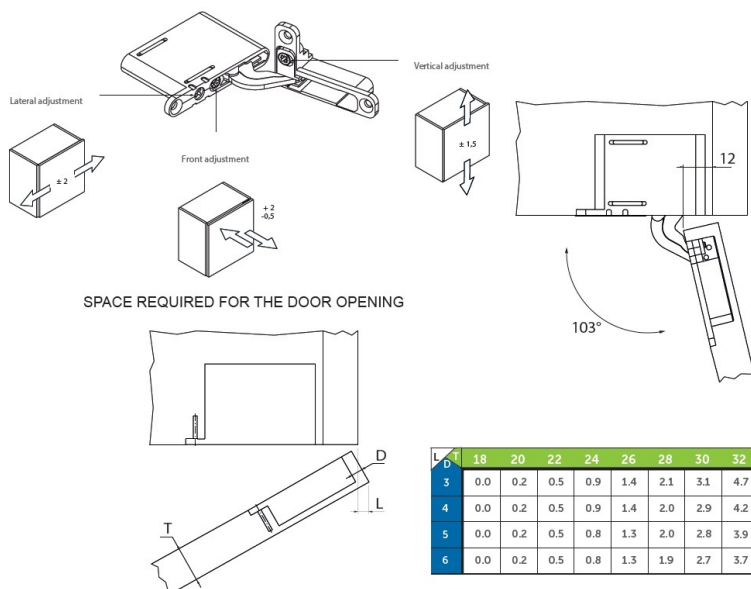

PRODUCT SHEET

Description:

Cabinet Hinge "3D", 103 DG, Soft Close, Zamak, Black, Right, Max Load Capacity: 20 KG per Door

Item number:

15.04.001-0

Units	Box	Carton	HS Code	Barcode
Pcs.	1	100	8302100090	
				5704866508483

SISO A/S

Mileparken 11
DK-2740 Skovlunde
Denmark
VAT: DK 24786013

Phone +45 45 830 900

www.siso.dk
siso@siso.dk

Danske Bank
Nytorv Branch
Copenhagen
SWIFT: DABADKKK

Account no.
4180 3112 112936
IBAN Account
DK7230003112112936